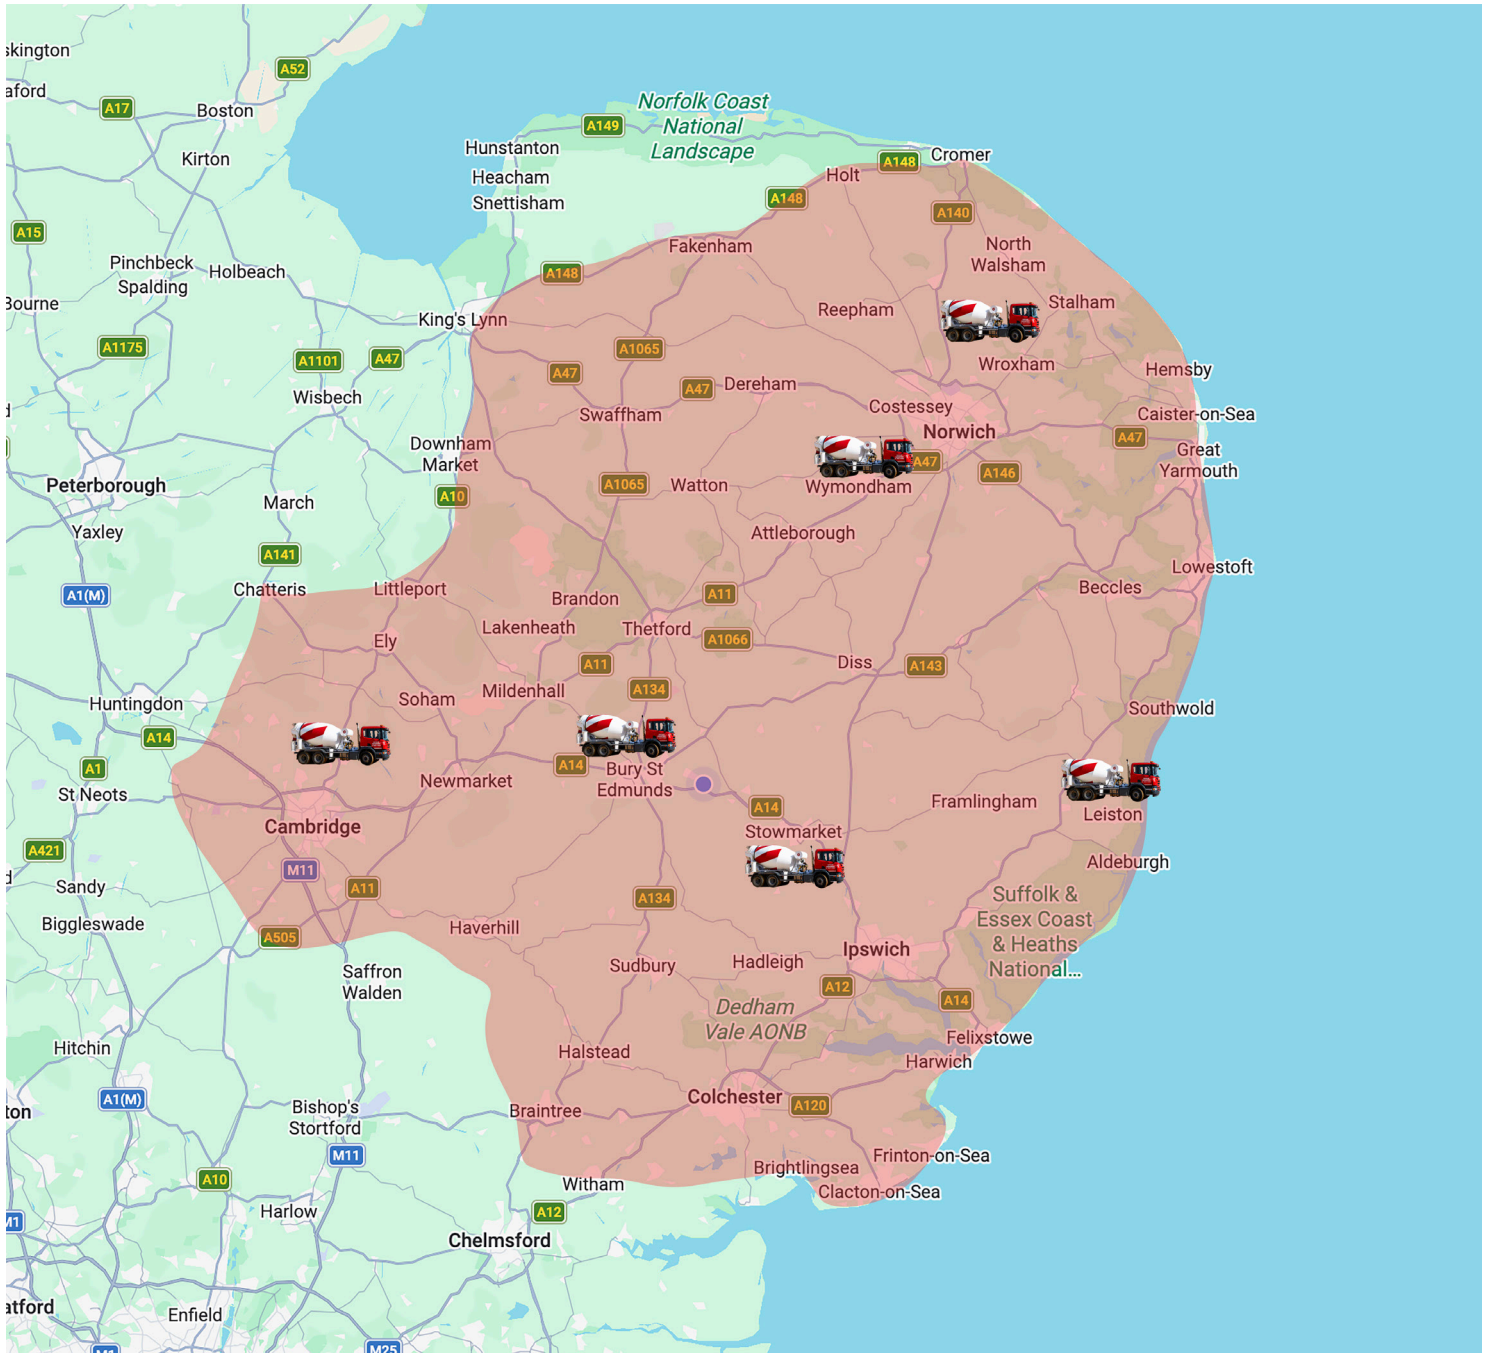

This map shows our standard delivery zone. Contact our sales team if you require delivery outside of the zone.

Stowmarket

Head Office
Stowmarket Business Park
Needham Road
Stowmarket
IP14 2ED

Bury St Edmunds

Ready Mix Depot
Fornham Park
Fornham St Genevieve
Bury St Edmunds
IP28 6TT

Cambridge

Ready Mix Depot
Waste Management Park
Off Ely Road
Waterbeach
Cambridgeshire
CB25 9PG

Norwich South

Ready Mix Depot
Wymondham Quarry
Stanfield Road
Wymondham
Norfolk
NR18 9RL

Norwich North

Ready Mix Depot
Horstead Quarry
Buxton Road
Horstead
Norfolk
NR12 7NX

Leiston

Ready Mix Depot
Eastlands Industrial Estate
Eastlands Road
Leiston
IP16 4LL