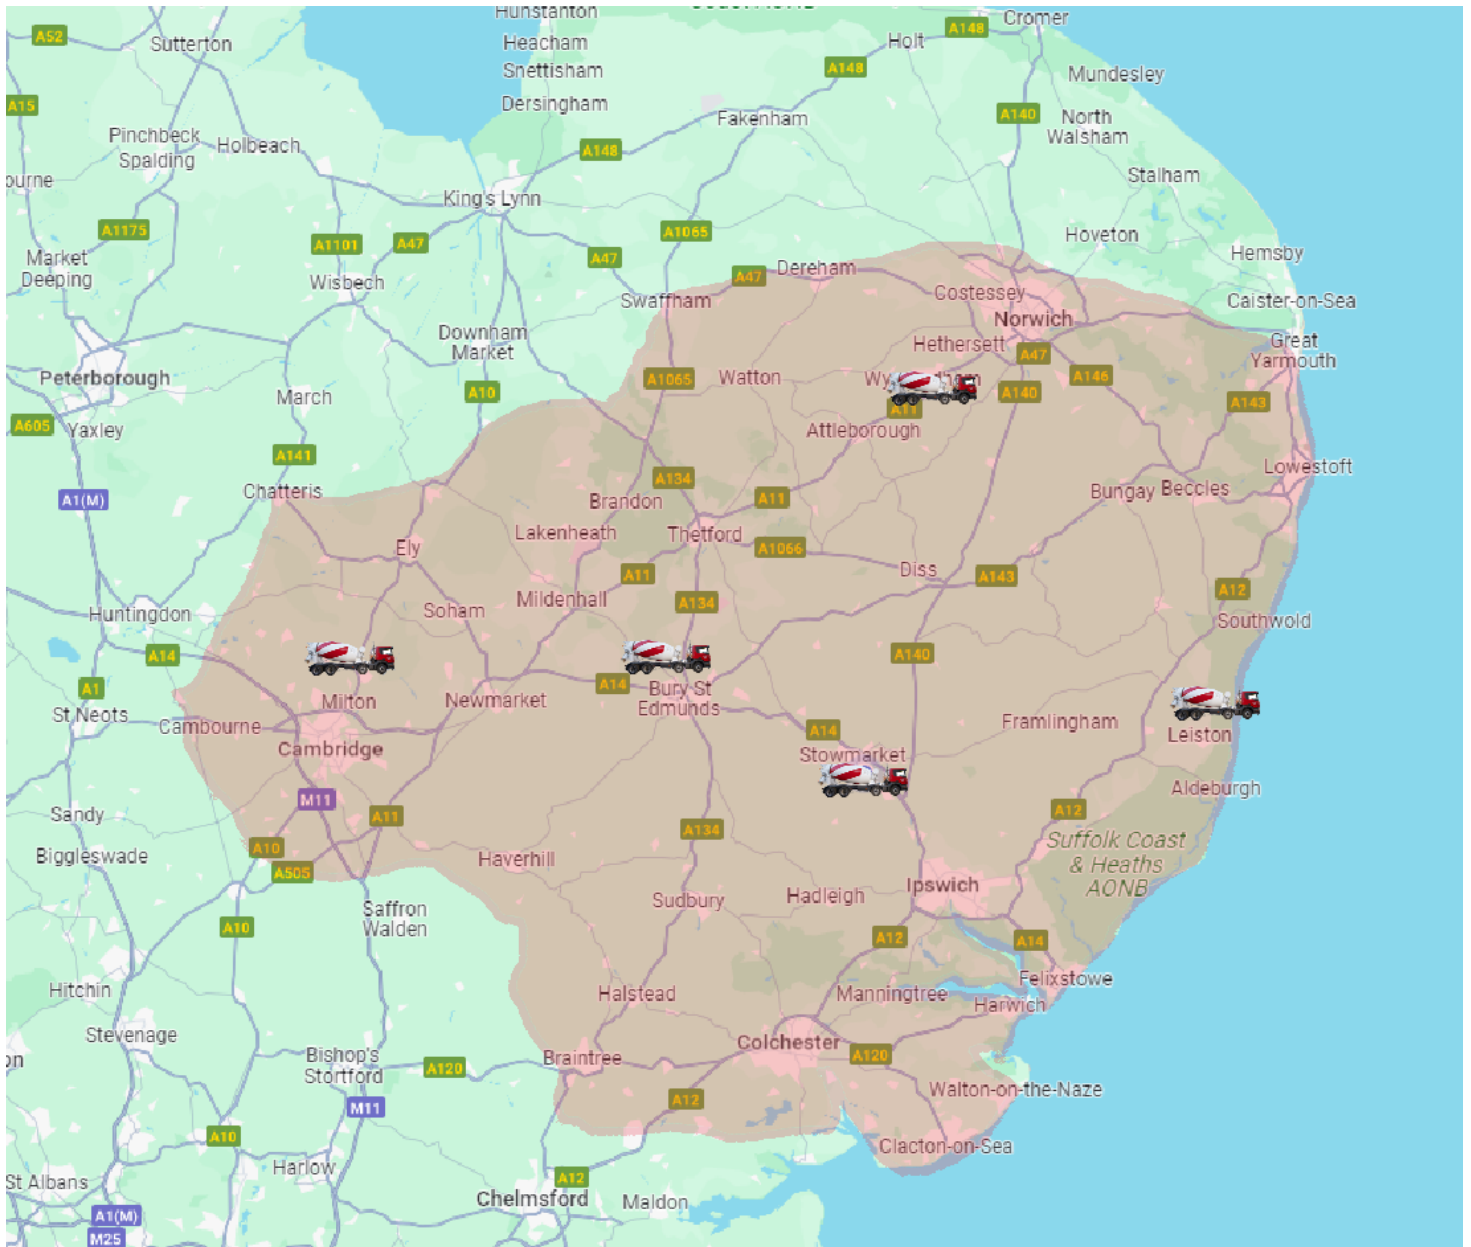

This map shows our standard delivery zone. Contact our sales team if you require delivery outside of the zone.

Stowmarket -
Head office
Stowmarket
Business Park
Needham Road
Stowmarket
IP14 2ED

Bury St Edmunds -
Ready Mix Depot
Fornham Park
Fornham St Genevieve
Bury St Edmunds
IP28 6TT

Cambridge -
Ready Mix Depot
Waste Management Park
off Ely Road
Waterbeach
Cambridgeshire
CB25 9PG

Norwich -
Ready Mix Depot
Wymondham Quarry
Stanfield Road
Wymondham
Norfolk
NR18 9RL

Leiston -
Ready Mix Depot
Eastlands Industrial
Estate
Eastlands Road
Leiston
IP16 4LL