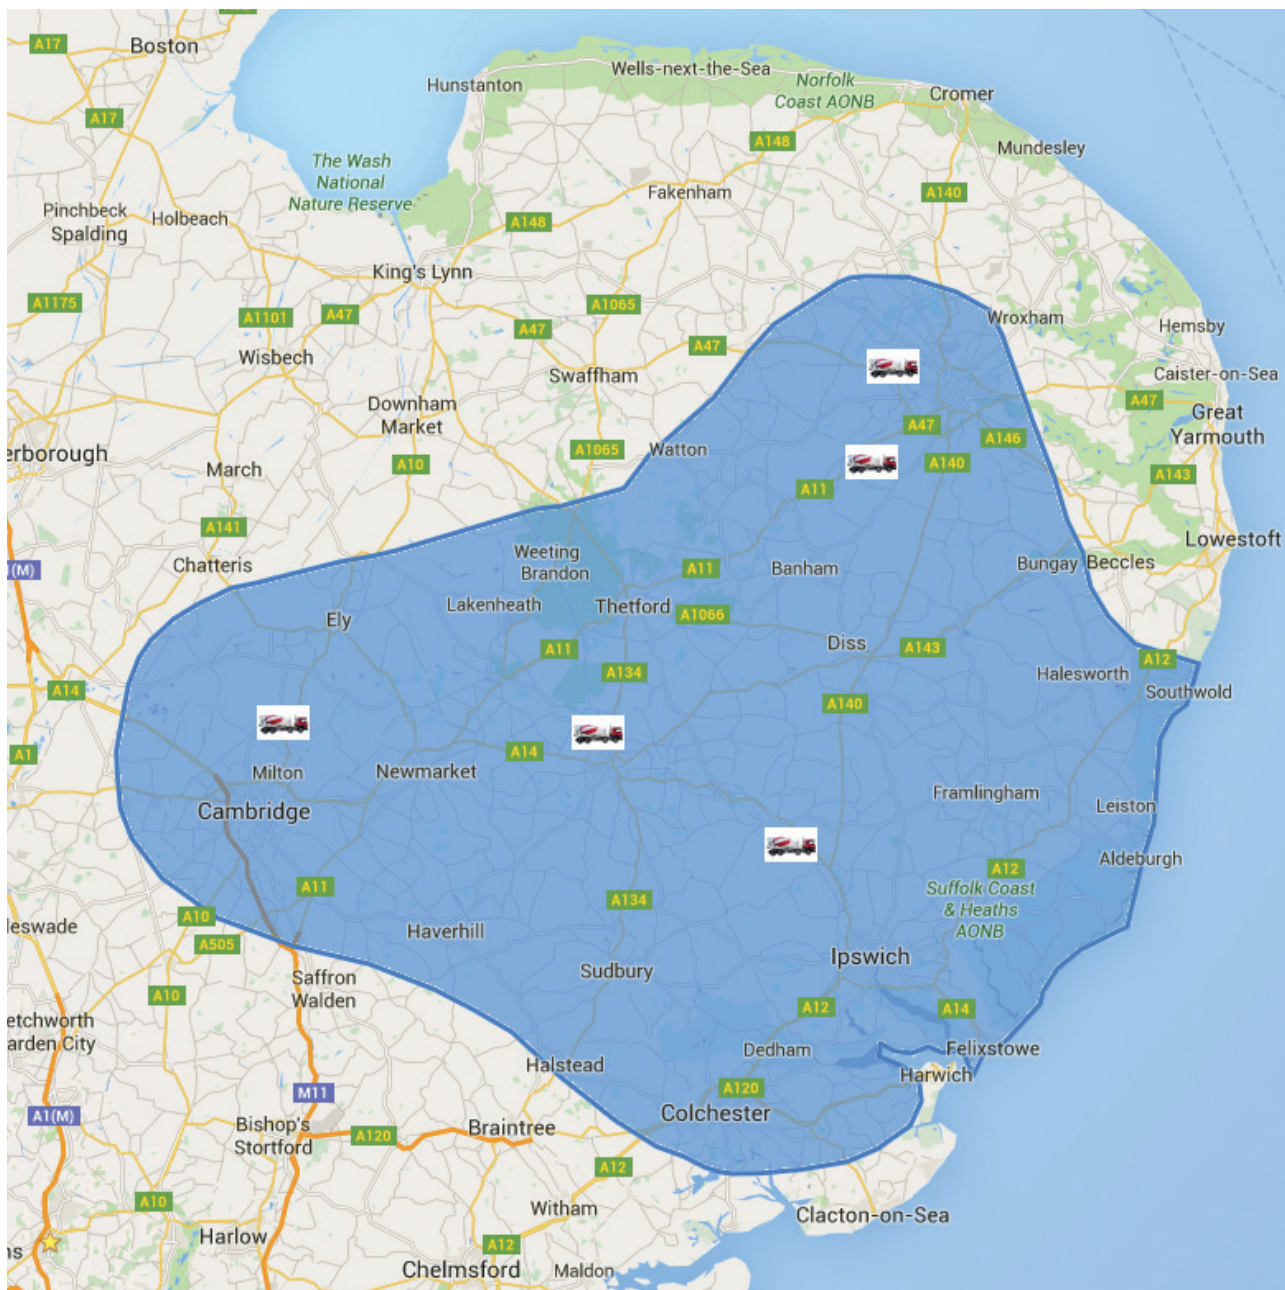

This map shows our standard delivery zone. Contact our sales team if you require delivery outside of the zone.

**Stowmarket -**  
Head office  
Stowmarket Business Park  
Needham Road  
Stowmarket  
IP14 2ED

**Bury St Edmunds -**  
Ready Mix Depot  
Fornham Park  
Fornham St Genevieve  
Bury St Edmunds  
IP28 6TT

**Cambridge -**  
Ready Mix Depot  
Waste Management Park  
off Ely Road  
Waterbeach  
Cambridgeshire  
CB25 9PG

**Norwich -**  
Ready Mix Depot  
Wymondham Quarry  
Stanfield Road  
Wymondham  
Norfolk  
NR18 9RL