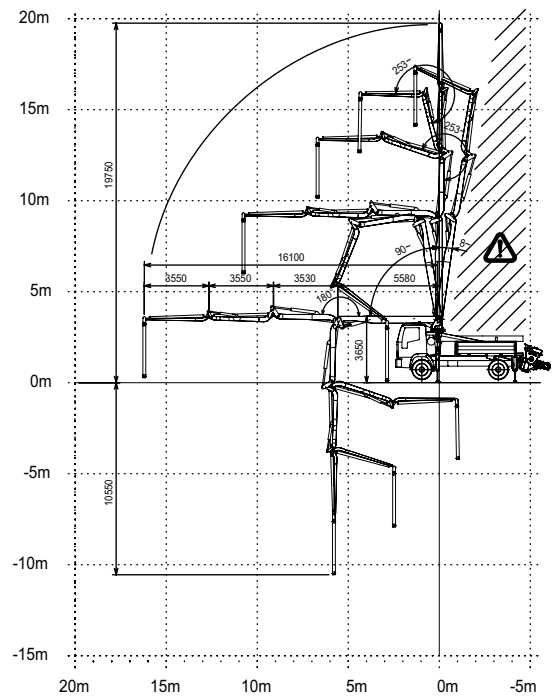

Technical data
Pump truck - CIFA K20

350cm (3.5m) height

900cm (9m) overall length

350cm (3.5m) height

250cm (2.5m) wide
350cm (3.5m) legs extended

Boom extends to 1975cm (19.75m)
18 T fully loaded